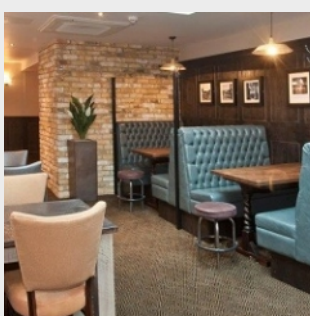

- Children Welcome
- Licensed Outside Area
- TV Screens
- Wifi

The Bath Arms

41 Market Place
Warminster
Wiltshire
BA12 9AZ

8.59 Miles away

[Full details](#)

Phone

01985 853920

Facilities