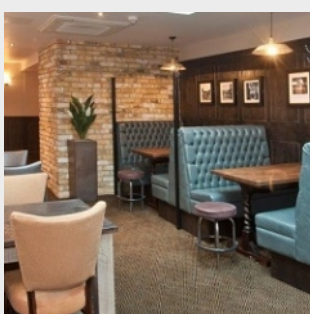

- Children Welcome
- Licensed Outside Area
- TV Screens
- Wifi

The Bath Arms

41 Market Place
Warminster
Wiltshire
BA12 9AZ

8.59 Miles away

[Full details](#)

Phone

01985 853920

Facilities