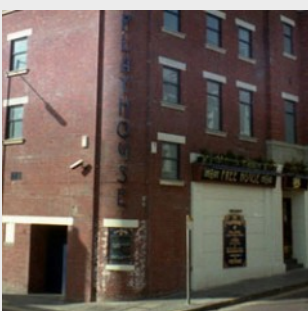

The Playhouse

4 St Johns Street
Colchester
Essex
CO2 7AA

20.95 Miles away

[Full details](#)

Phone

01206 571003

Facilities

- Children Welcome
- TV Screens
- Wifi