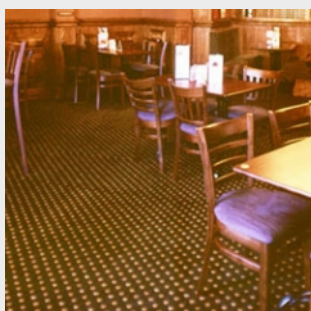

Pubs matching "

The Carnival Inn

37 St Mary Street
Bridgwater
Somerset
TA6 3LY

5.3 Miles away

[Full details](#)

Phone

01278 726180

Facilities