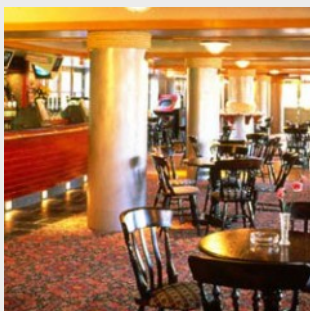

The Parchment Makers

1 Park Road North
Havant
Hampshire
PO9 1HE

19.19 Miles away

[Full details](#)

Phone

023 9247 4023

Facilities

- Children Welcome
- Licensed Outside Area
- TV Screens
- Wifi