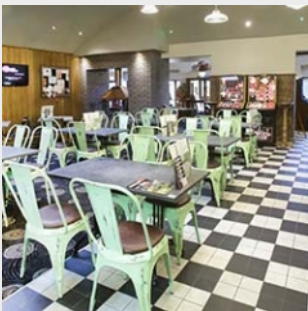

The Hat and Feathers,

57-59 Church Street
Seaham
County Durham
SR7 7HF

21.81 Miles away

[Full details](#)

Phone

01915 133040

Facilities

- Licensed Outside Area
- TV Screens
- Wifi